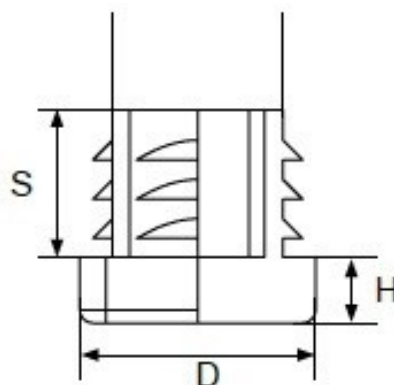

## Description:

Insert Glide For Square Tubes, 20x20mm, PE, White

## Item number:

10.03.051-0

Units	Box	Carton	HS Code	Barcode
Pcs.		1000	3901908099	 5704866007283

Color	D diameter	S shaft	H height
Black	12 x 12 mm	11,6 mm	4,0 mm
Black	16 x 16 mm	12 mm	5,0 mm
Black	18 x 18 mm	11 mm	5,0 mm
Black	20 x 20 mm	12 mm	5,0 mm
White	20 x 20 mm	12 mm	5,0 mm
Black	22 x 22 mm	14 mm	5,0 mm
Black	25 x 25 mm	13,5 mm	5,0 mm
White	25 x 25 mm	13,5 mm	5,0 mm
Black	30 x 30 mm	13,5 mm	5,0 mm
Black	40 x 40 mm	14 mm	5,0 mm
Black	50 x 50 mm	19 mm	5,0 mm
Black	60 x 60 mm	19 mm	5,0 mm