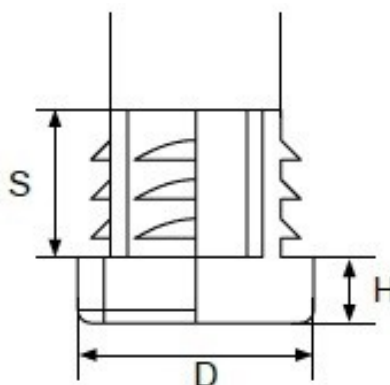

PRODUCT SHEET

Description:

Insert Glide For Square Tubes, 20x20mm, PE, Black

Item number:

10.03.050-0

Units	Box	Carton	HS Code	Barcode
Pcs.	1	2500	3901908099	 5704866007276

Color	D diameter	S shaft	H height
Black	12 x 12 mm	11,6 mm	4,0 mm
Black	16 x 16 mm	12 mm	5,0 mm
Black	18 x 18 mm	11 mm	5,0 mm
Black	20 x 20 mm	12 mm	5,0 mm
White	20 x 20 mm	12 mm	5,0 mm
Black	22 x 22 mm	14 mm	5,0 mm
Black	25 x 25 mm	13,5 mm	5,0 mm
White	25 x 25 mm	13,5 mm	5,0 mm
Black	30 x 30 mm	13,5 mm	5,0 mm
Black	40 x 40 mm	14 mm	5,0 mm
Black	50 x 50 mm	19 mm	5,0 mm
Black	60 x 60 mm	19 mm	5,0 mm