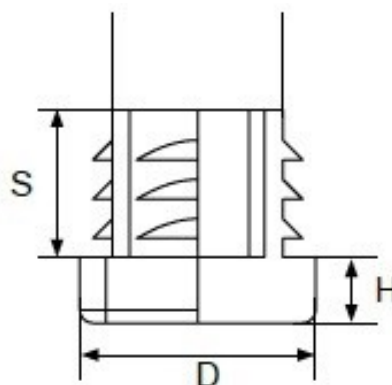

PRODUCT SHEET

Description:

Insert Glide For Square Tubes, 22x22mm, PE, Black

Item number:

10.03.040-0

Units	Box	Carton	HS Code	Barcode
Pcs.	1000	6000	3901908099	
				5704866007269

Color	D diameter	S shaft	H height
Black	12 x 12 mm	11,6 mm	4,0 mm
Black	16 x 16 mm	12 mm	5,0 mm
Black	18 x 18 mm	11 mm	5,0 mm
Black	20 x 20 mm	12 mm	5,0 mm
White	20 x 20 mm	12 mm	5,0 mm
Black	22 x 22 mm	14 mm	5,0 mm
Black	25 x 25 mm	13,5 mm	5,0 mm
White	25 x 25 mm	13,5 mm	5,0 mm
Black	30 x 30 mm	13,5 mm	5,0 mm
Black	40 x 40 mm	14 mm	5,0 mm
Black	50 x 50 mm	19 mm	5,0 mm
Black	60 x 60 mm	19 mm	5,0 mm