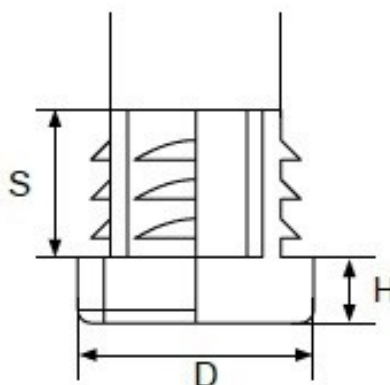

### Description:

Insert Glide For Square Tubes, 18x18mm, PE, Black

### Item number:

10.03.030-0

Units	Box	Carton	HS Code	Barcode
Pcs.	1	5000	3901908099	
				5704866007252

Color	D diameter	S shaft	H height
Black	12 x 12 mm	11,6 mm	4,0 mm
Black	16 x 16 mm	12 mm	5,0 mm
Black	18 x 18 mm	11 mm	5,0 mm
Black	20 x 20 mm	12 mm	5,0 mm
White	20 x 20 mm	12 mm	5,0 mm
Black	22 x 22 mm	14 mm	5,0 mm
Black	25 x 25 mm	13,5 mm	5,0 mm
White	25 x 25 mm	13,5 mm	5,0 mm
Black	30 x 30 mm	13,5 mm	5,0 mm
Black	40 x 40 mm	14 mm	5,0 mm
Black	50 x 50 mm	19 mm	5,0 mm
Black	60 x 60 mm	19 mm	5,0 mm