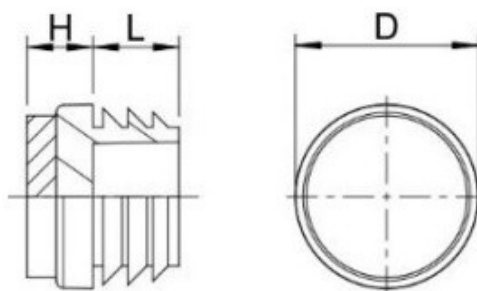

PRODUCT SHEET

Description:

Insert Glide For Round Tubes, Diam 42mm, PE, Black

Item number:

10.02.186-0

Units	Box	Carton	HS Code	Barcode
Pcs.	0	1500	3901908099	
				5704866007030

D	H	L
14,0	4,0	9,3
15,0	4,0	9,6
19,0	4,1	11,0
20,0	4,0	12,0
22,0	4,0	11,8
25,0	5,0	11,8
30,0	5,0	14,0
35,0	5,0	14,3
40,0	5,0	11,7
42,0	5,0	11,5
50,0	5,2	16,0