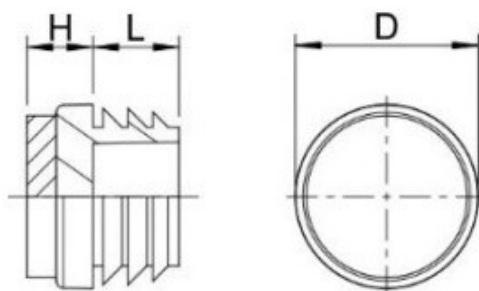

PRODUCT SHEET

Description:

Insert Glide For Round Tubes, Diam 35mm, PE, Black

Item number:

10.02.160-0

Units	Box	Carton	HS Code	Barcode
Pcs.		1000	3901908099	 5704866006989

D	H	L
14,0	4,0	9,3
15,0	4,0	9,6
19,0	4,1	11,0
20,0	4,0	12,0
22,0	4,0	11,8
25,0	5,0	11,8
30,0	5,0	14,0
35,0	5,0	14,3
40,0	5,0	11,7
42,0	5,0	11,5
50,0	5,2	16,0