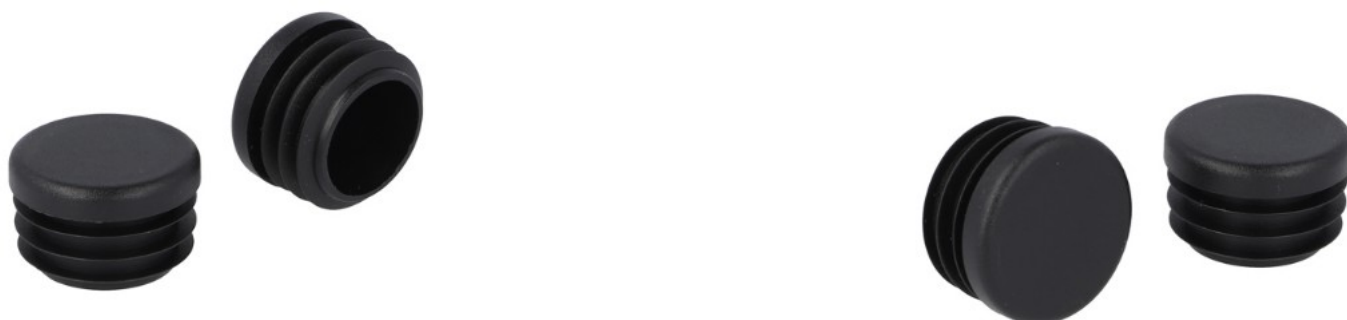

PRODUCT SHEET

Description:

Insert Glide For Round Tubes, Diam 30mm, PE, Black

Item number:

10.02.130-0

Units	Box	Carton	HS Code	Barcode
Pcs.	500	1000	3901908099	
				5704866006941