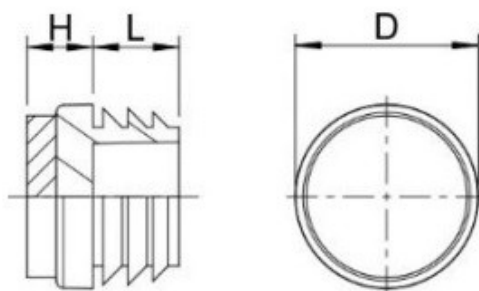

## Description:

Insert Glide For Round Tubes, Diam 30mm, PE, Black

## Item number:

10.02.130-0

Units	Box	Carton	HS Code	Barcode
Pcs.	500	1000	3901908099	
				5704866006941

D	H	L
14,0	4,0	9,3
15,0	4,0	9,6
19,0	4,1	11,0
20,0	4,0	12,0
22,0	4,0	11,8
25,0	5,0	11,8
30,0	5,0	14,0
35,0	5,0	14,3
40,0	5,0	11,7
42,0	5,0	11,5
50,0	5,2	16,0