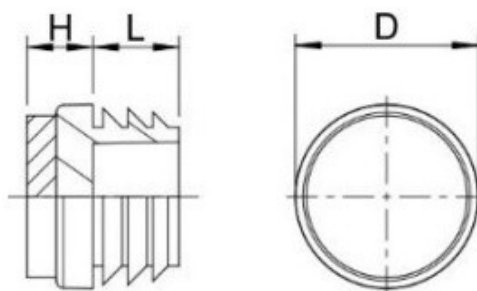

## Description:

Insert Glide For Round Tubes, Diam 25mm, PE, Black

## Item number:

10.02.100-0

Units	Box	Carton	HS Code	Barcode
Pcs.	1	5000	3901908099	
				5704866006903

D	H	L
14,0	4,0	9,3
15,0	4,0	9,6
19,0	4,1	11,0
20,0	4,0	12,0
22,0	4,0	11,8
25,0	5,0	11,8
30,0	5,0	14,0
35,0	5,0	14,3
40,0	5,0	11,7
42,0	5,0	11,5
50,0	5,2	16,0