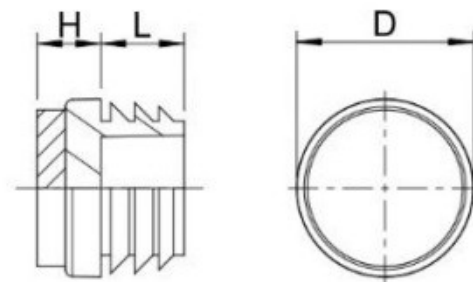

## Description:

Insert Glide W/Felt, For Round Tubes, Diam 22mm, PE, Black

## Item number:

10.02.090-9

| Units | Box | Carton | HS Code    | Barcode   |
|-------|-----|--------|------------|---|
| Pcs.  | 1   | 1000   | 3901908099 | <br>5704866514699 |

| Head Ø   | Height   | Shaft Ø  | Shaft length | Rib Ø     |
|----------|----------|----------|--------------|-----------|
| <b>D</b> | <b>H</b> | <b>d</b> | <b>L</b>     | <b>d1</b> |
| 15,0     | 7,0      | 8,0      | 9,6          | 13,2      |
| 19,0     | 7,0      | 14,2     | 11,0         | 17,8      |
| 20,0     | 7,0      | 15,1     | 12,0         | 19,0      |
| 22,0     | 7,0      | 15,8     | 11,8         | 20,6      |
| 25,0     | 8,0      | 18,8     | 11,8         | 24,0      |
| 32,0     | 8,0      | 26,3     | 14,5         | 30,5      |