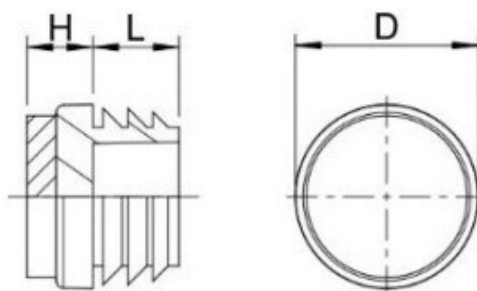

## Description:

Insert Glide For Round Tubes, Diam 20mm, PE, Black

## Item number:

10.02.080-0

Units	Box	Carton	HS Code	Barcode
Pcs.	1	5000	3901908099	
				5704866006880

D	H	L
14,0	4,0	9,3
15,0	4,0	9,6
19,0	4,1	11,0
20,0	4,0	12,0
22,0	4,0	11,8
25,0	5,0	11,8
30,0	5,0	14,0
35,0	5,0	14,3
40,0	5,0	11,7
42,0	5,0	11,5
50,0	5,2	16,0