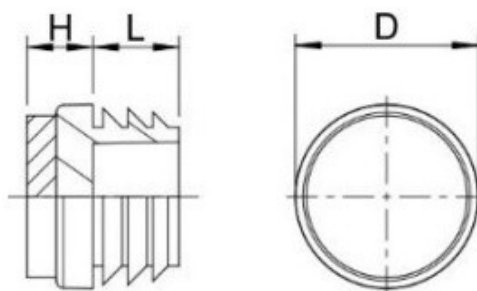

PRODUCT SHEET

Description:

Insert Glide For Round Tubes, Diam 19mm, PE, Black

Item number:

10.02.070-0

Units	Box	Carton	HS Code	Barcode
Pcs.	1000	5000	3901908099	 5704866006873

D	H	L
14,0	4,0	9,3
15,0	4,0	9,6
19,0	4,1	11,0
20,0	4,0	12,0
22,0	4,0	11,8
25,0	5,0	11,8
30,0	5,0	14,0
35,0	5,0	14,3
40,0	5,0	11,7
42,0	5,0	11,5
50,0	5,2	16,0