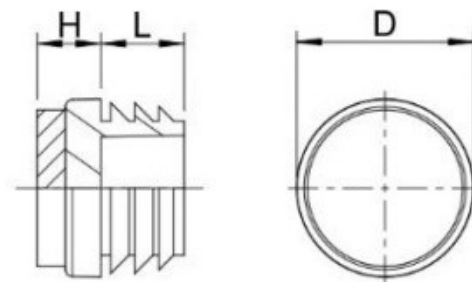

## Description:

Insert Glide W/Felt, For Round Tubes, Diam 15mm, PE, Black

## Item number:

10.02.040-9

Units	Box	Carton	HS Code	Barcode
Pcs.	1	500	3901908099	 5704866514651

Head Ø	Height	Shaft Ø	Shaft length	Rib Ø
<b>D</b>	<b>H</b>	<b>d</b>	<b>L</b>	<b>d1</b>
15,0	7,0	8,0	9,6	13,2
19,0	7,0	14,2	11,0	17,8
20,0	7,0	15,1	12,0	19,0
22,0	7,0	15,8	11,8	20,6
25,0	8,0	18,8	11,8	24,0
32,0	8,0	26,3	14,5	30,5