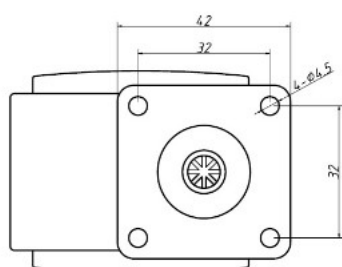

PRODUCT SHEET

Description:

Twin Castor "Lecco" $\varnothing 50$ mm, Grey PU Track, BLK PA Core, MH 64 mm, Plate: 42x42mm, cc: 32x32mm, $\varnothing 5$ mm Holes, 2mm Steel ZP, Grey, PU Tyre & Black PA Core, Wheel Width 45mm, Dynamic Load, Capacity 30KG, Static Load Capacity: 50 kg

Item number:

08.04.099-1

Units	Box	Carton	HS Code	Barcode
Pcs.	4	200	8302200090	 5704866486101

SISO A/S

Mileparken 11
DK-2740 Skovlunde
Denmark
VAT: DK 24786013

Phone +45 45 830 900

www.siso.dk
siso@siso.dk