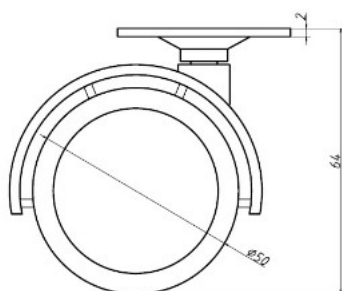

PRODUCT SHEET

Description:

Twin Castor "Lecco" $\varnothing 50$ mm, Grey PU Track, BLK PA Core, MH 64 mm, Plate: 42x42mm, cc: 32x32mm, $\varnothing 5$ mm Holes, 2mm Steel ZP, Grey, PU Tyre & Black PA Core, Wheel Width 45mm, Dynamic Load, Capacity 30KG, Static Load Capacity: 50 kg

Item number:

08.04.099-1

Units	Box	Carton	HS Code	Barcode
Pcs.	4	200	8302200090	 5704866486101

SISO A/S

Mileparken 11
DK-2740 Skovlunde
Denmark
VAT: DK 24786013

Phone +45 45 830 900

www.siso.dk
siso@siso.dk

Danske Bank
Nytorv Branch
Copenhagen
SWIFT: DABADKKK

Account no.
4180 3112 112936
IBAN Account
DK7230003112112936