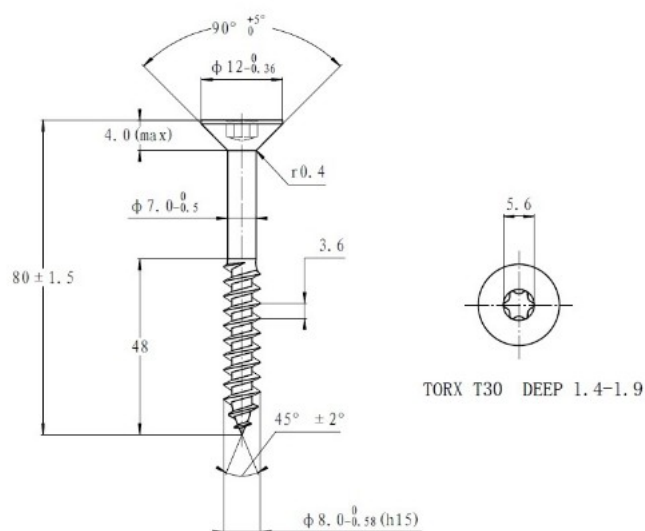

PRODUCT SHEET

Description:

Wood Screw F/Conan Connector,SS-304, $\phi 7 \times 80$ mm,Torx 30

Item number:

06.11.215-0

Units	Box	Carton	HS Code	Barcode
Pcs.	1	1000	7318141090	
				5704866503594

SISO A/S

Mileparken 11
DK-2740 Skovlunde
Denmark
VAT: DK 24786013