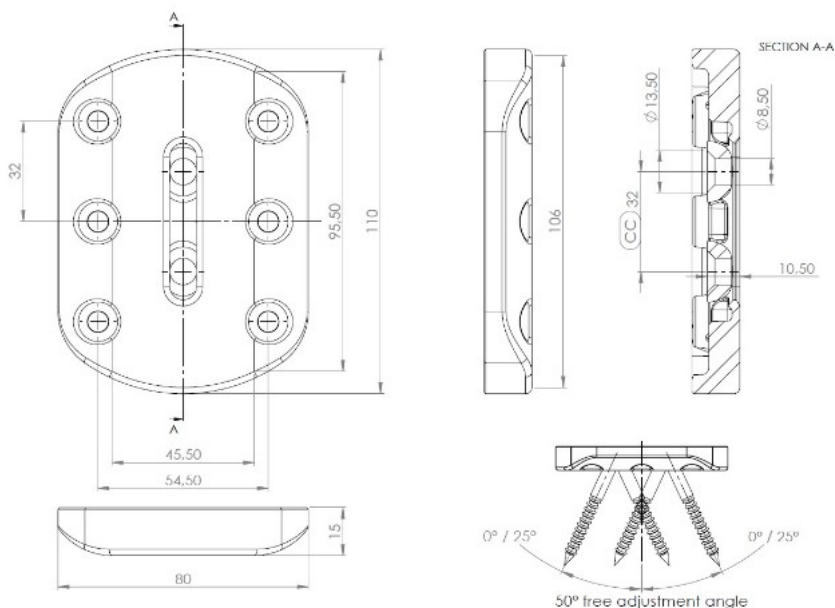

## Description:

Leg Connector "Conan", SS304, Black, F/Slanted Legs, (Screws For Leg Fixing to be bought separately.  
2 x 06.11.215-0)

## Item number:

06.11.210-0

Units	Box	Carton	HS Code	Barcode
Pcs.	4	40	8302420090	
				5704866503570