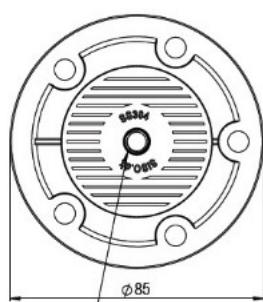

PRODUCT SHEET

Description:

Leg Connector "Mini-Twister", SS304, Raw

Item number:

06.11.201-0

Units	Box	Carton	HS Code	Barcode
Set	4	40	8302420090	
				5704866478779

Preset positioning spots to insure correct adjustment and strength