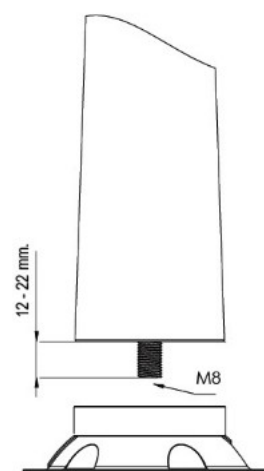

SISO A/S

Mileparken 11
DK-2740 Skovlunde
Denmark
VAT: DK 24786013

Phone +45 45 830 900

www.siso.dk
siso@siso.dk

Danske Bank
Nytorv Branch
Copenhagen
SWIFT: DABADKKK

Account no.
4180 3112 112936
IBAN Account
DK7230003112112936