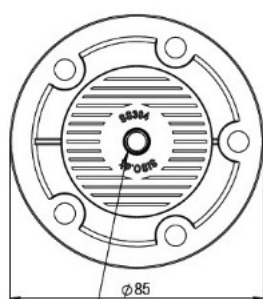

PRODUCT SHEET

Description:

Leg Connector "Mini-Twister", SS304, Black

Item number:

06.11.200-0

Units	Box	Carton	HS Code	Barcode
Set	4	40	8302420090	
				5704866469746

Preset positioning spots to insure correct adjustment and strength