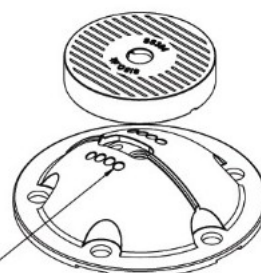

PRODUCT SHEET

Description:

Leg Connector "Mini-Twister", SS304, Black

Item number:

06.11.200-0

Units	Box	Carton	HS Code	Barcode
Set	4	40	8302420090	
				5704866469746

Preset positioning spots to insure correct adjustment and strength