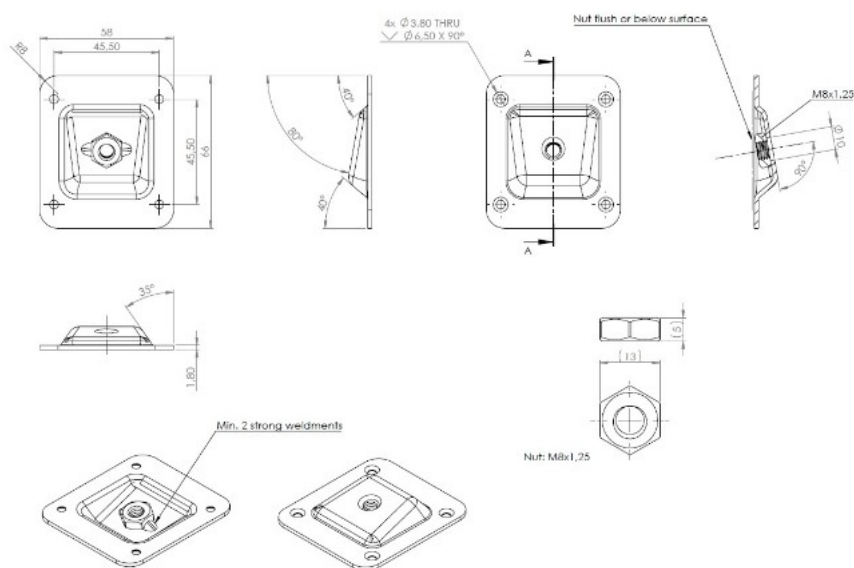

PRODUCT SHEET

Description:

Leg Bracket, Steel BZP, W/M8 Hex Nut F/M8 Bolt, 10 DG Angle, 66 x 58 mm

Item number:

06.11.152-0

Units	Box	Carton	HS Code	Barcode
Pcs.	1	240	8302420090	
				5704866507264

SISO A/S