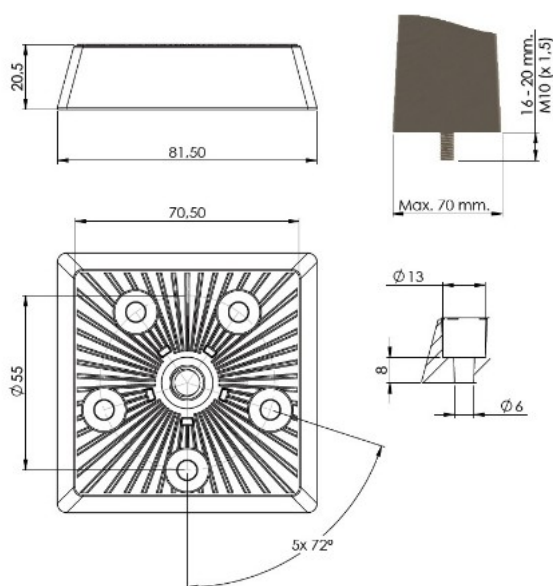

## Description:

"Rima" Leg Connector, Black PC/ABS, F/Square Legs, W/Spring Tension, 81,5x20,5mm, Max Leg Size: 70x70mm, F/M10 Bolt

## Item number:

06.11.140-0

Units	Box	Carton	HS Code	Barcode
Pcs.	4	180	3903300000	
				5704866483681