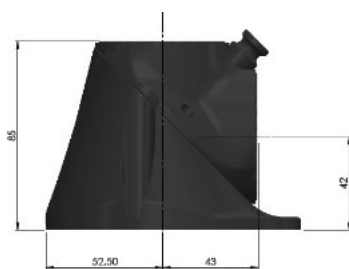

PRODUCT SHEET

Description:

Multifunctional Leg Bracket "Curly", Black PC/ABS, $\varnothing 115 \times 85 \text{ mm}$, Max Leg Size: $\varnothing 60 \text{ mm}$, F/M10 Bolt

Item number:

06.11.050-0

Units	Box	Carton	HS Code	Barcode
Pcs.	1	60	3903300000	 5704866484602