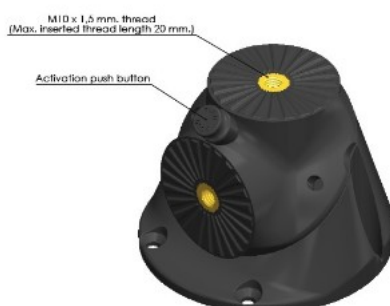

PRODUCT SHEET

Description:

Multifunctional Leg Bracket "Curly", Black PC/ABS, $\varnothing 115 \times 85 \text{ mm}$, Max Leg Size: $\varnothing 60 \text{ mm}$, F/M10 Bolt

Item number:

06.11.050-0

Units	Box	Carton	HS Code	Barcode
Pcs.	1	60	3903300000	 5704866484602