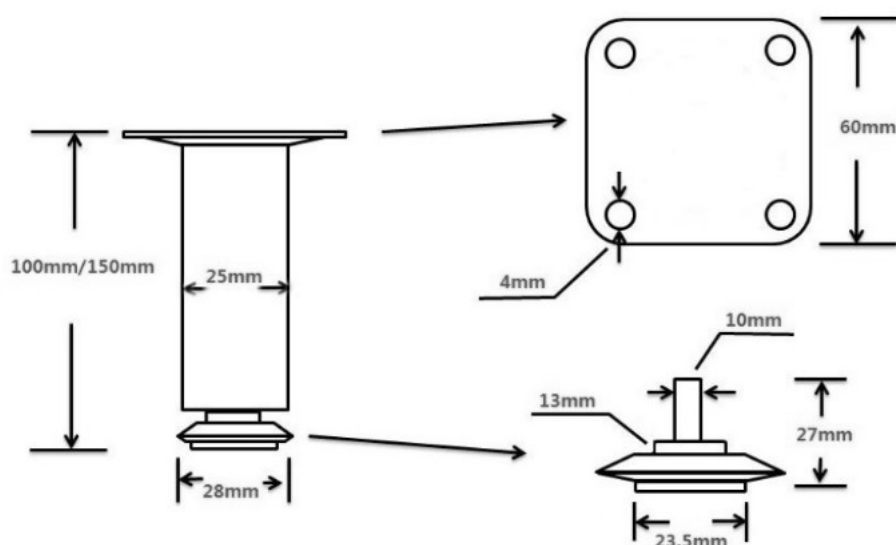

PRODUCT SHEET

Description:

Metal Leg "Vera", 25x25x150mm, Matt Black, W/Plate 60x60mm, cc:44x44mm, W/Adjustable Glide w/Hex Nut, 10mm Height, Regulation

Item number:

06.09.418-0

Units	Box	Carton	HS Code	Barcode
Pcs.	10	100	8302420090	
				5704866511742